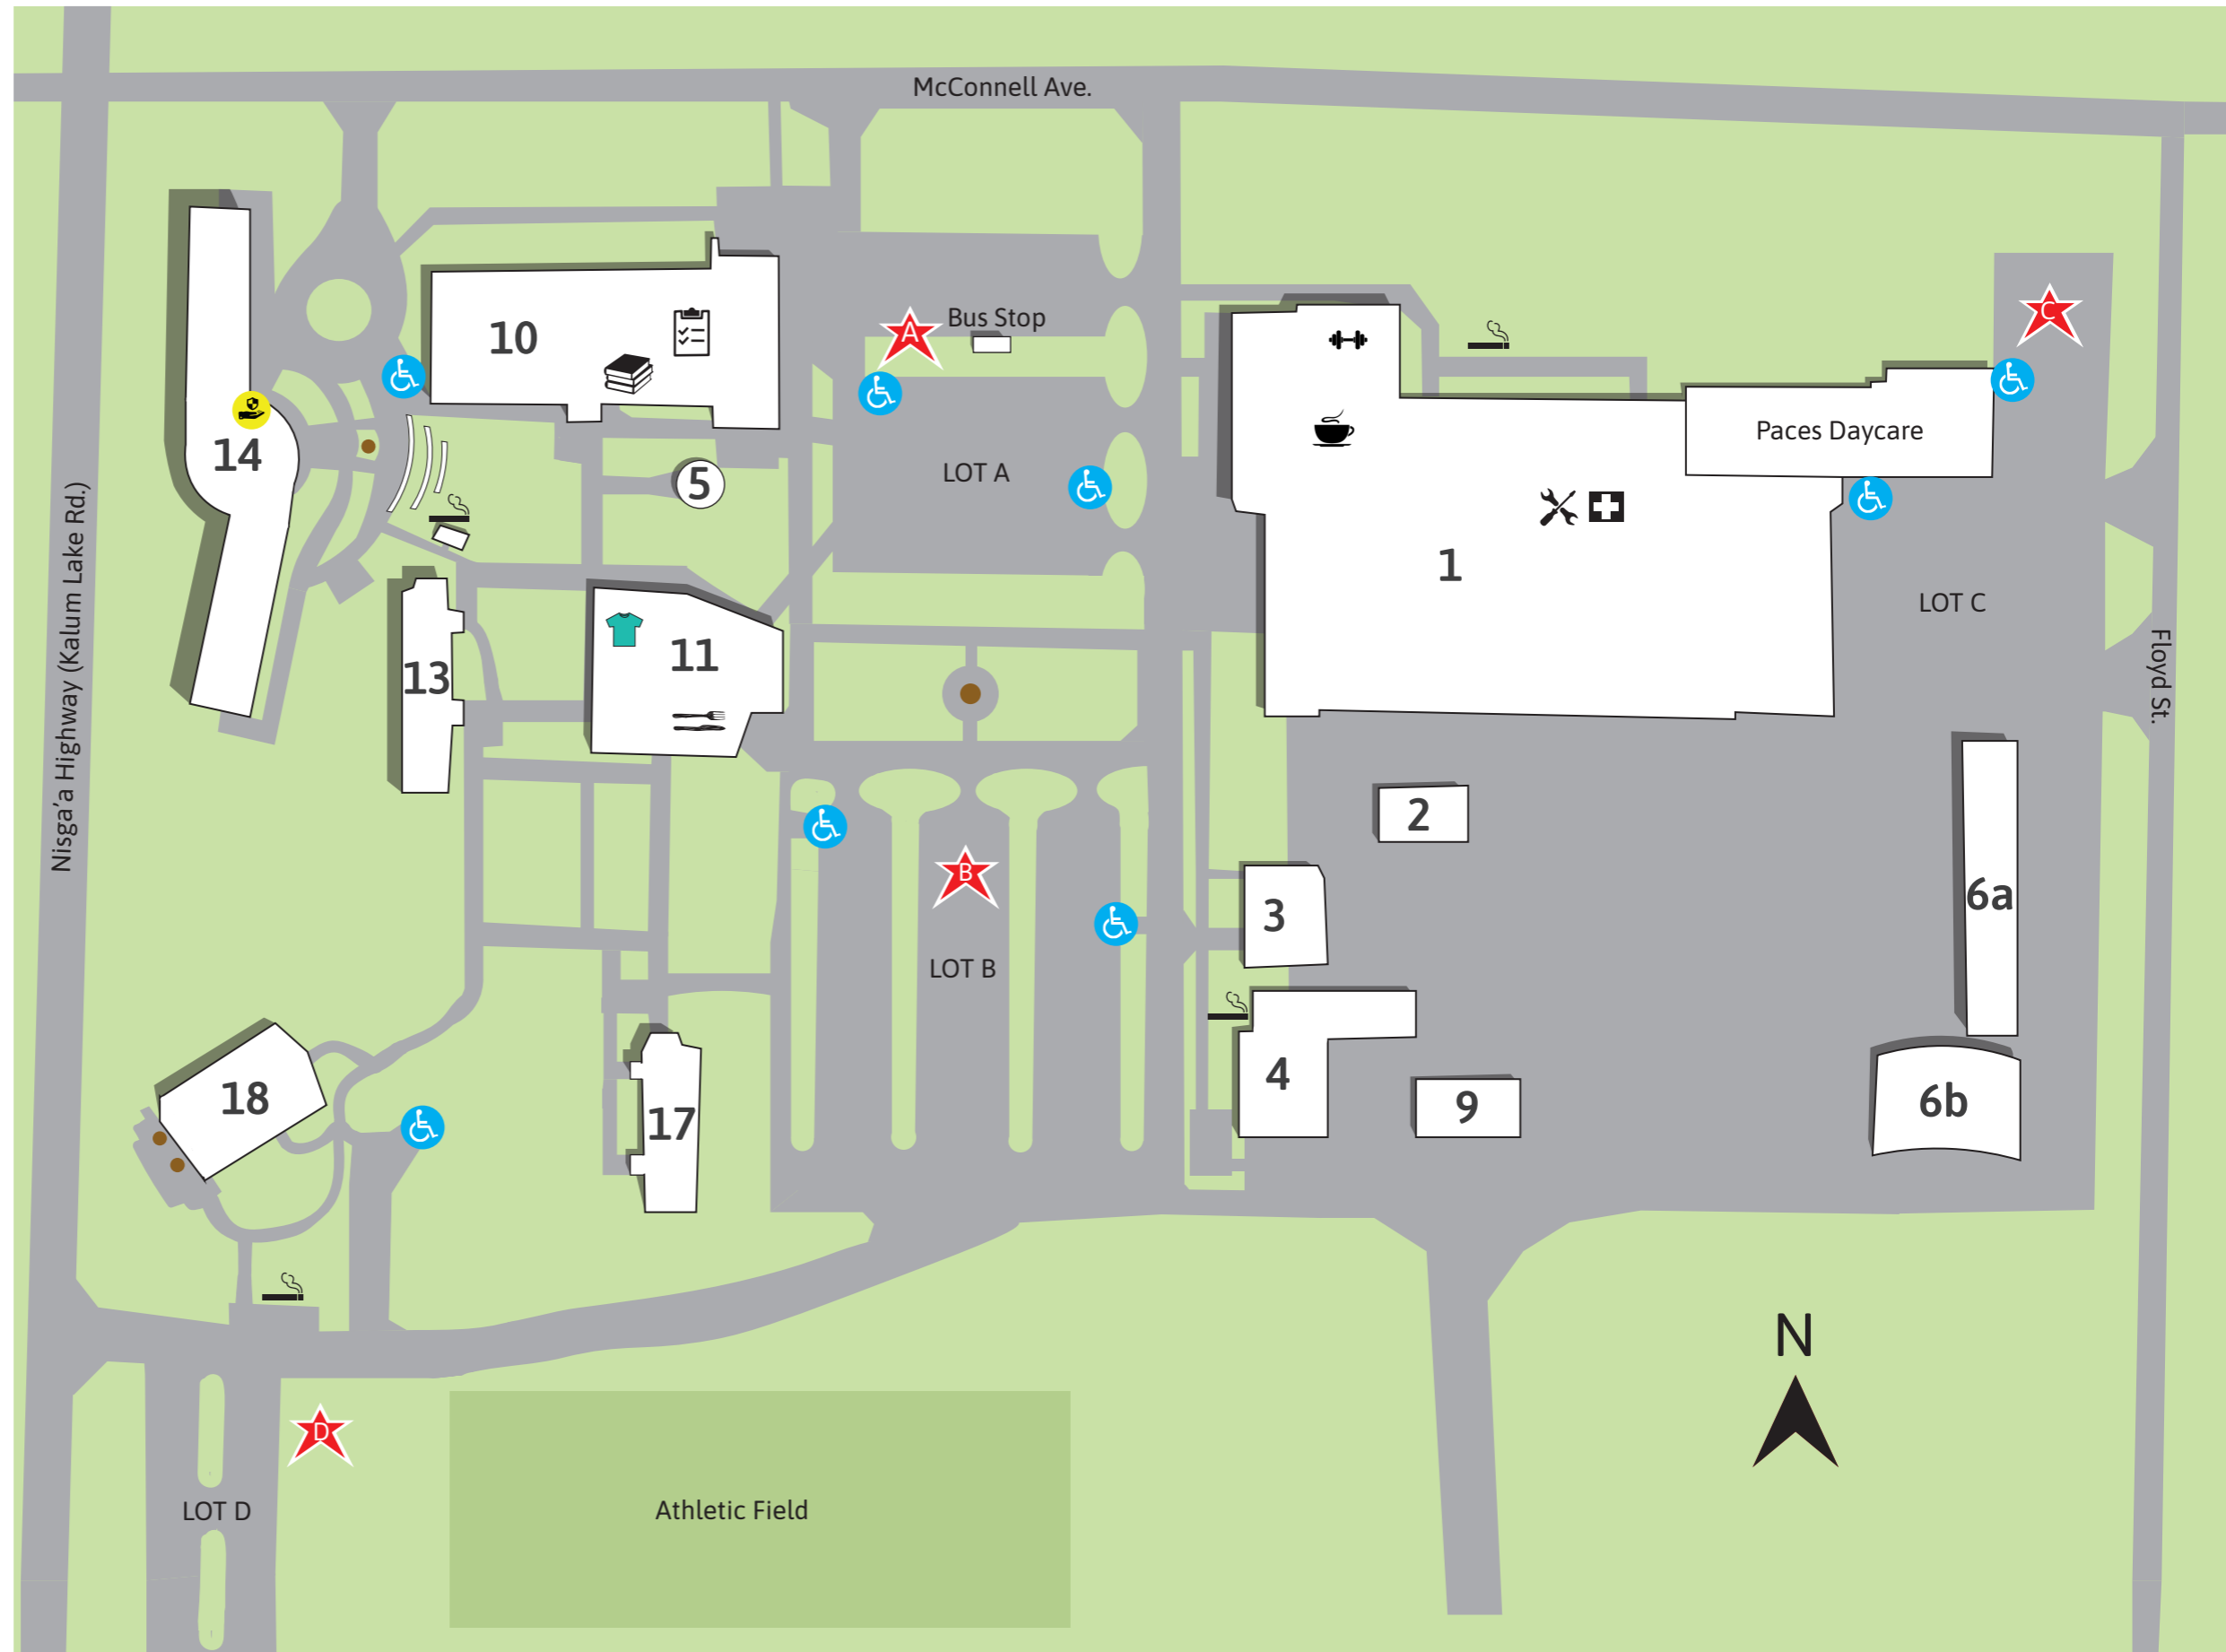

The Terrace campus sits on the unceded, traditional territory of the Ts'msyen Peoples, particularly the Laxgyibuu Clan of the Kitsumkalum First Nation.

Terrace Campus

5331 McConnell Ave. V8G 4X2 | 250.635.6511

Legend:

- 1 Waap Amgam (House of Cedar)
 -  Cedar Café
 -  First Aid Station (Rm. #1117A)
 -  Tool Crib
 -  Wellness Centre
- 2 Compressor Room
- 3 Waap Freda Diesing (House of Freda Diesing)
- 4 Boilerhouse & Maintenance Shop
- 5 Yurt Classroom
- 6 Cover-all Buildings
- 9 Grounds Storage
- 10 Waap Sa'mn (House of Spruce)
 -  Registration Desk
 -  Library
- 11 Waap Haawḱ (House of Birch)
 -  Cafeteria
 -  Campus Store/Bookstore
- 13 Waap Sginiis (House of Jackpine)
- 14 Wii Gyemsiga Siwilaawksat (where learners are content or comfortable: student housing)
 -  Security Office (Rm. #110) *
- 17 Lakelse Lake Building
- 18 Waap Galts'ap (Community House/Longhouse)
-  Muster Points
-  Accessible Parking
-  Smoking Permitted
-  Totem Poles